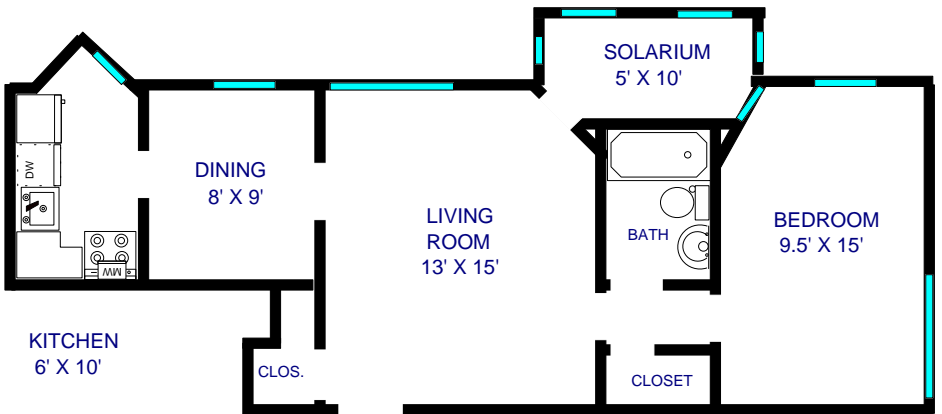

02

STUDIO (400 SQ. FT.)

MARK TWAIN APARTMENTS

4801 ROANOKE PARKWAY

KANSAS CITY, MO 64112

(816) 756-0701

NOTE: All dimensions are approximate

# MARK TWAIN APARTMENTS

4801 ROANOKE PARKWAY

KANSAS CITY, MO 64112

(816) 756-0701

TWO BEDROOM (850 SQ. FT.)

Park View

NOTE: All dimensions are approximate