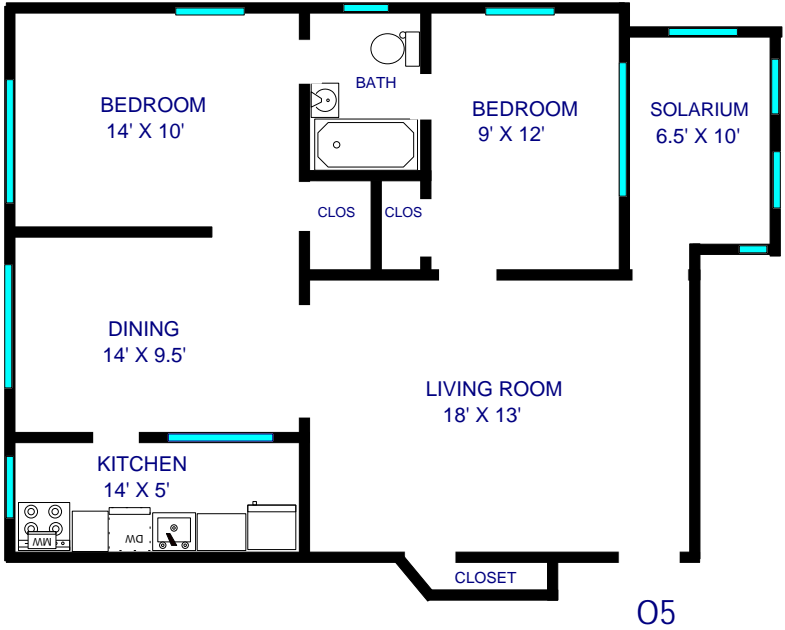

02

STUDIO (400 SQ. FT.)

MARK TWAIN APARTMENTS

4801 ROANOKE PARKWAY

KANSAS CITY, MO 64112

(816) 756-0701

NOTE: All dimensions are approximate

# MARK TWAIN APARTMENTS

4801 ROANOKE PARKWAY

KANSAS CITY, MO 64112

(816) 756-0701

TWO BEDROOM (850 SQ. FT.)

Park View

NOTE: All dimensions are approximate