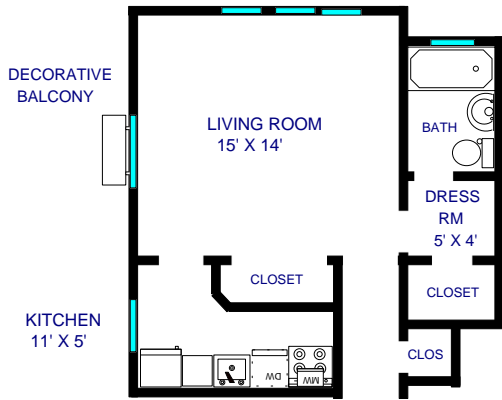

MARK TWAIN APARTMENTS

4801 ROANOKE PARKWAY

KANSAS CITY, MO 64112

(816) 756-0701

01

STUDIO (400 SQ. FT.)