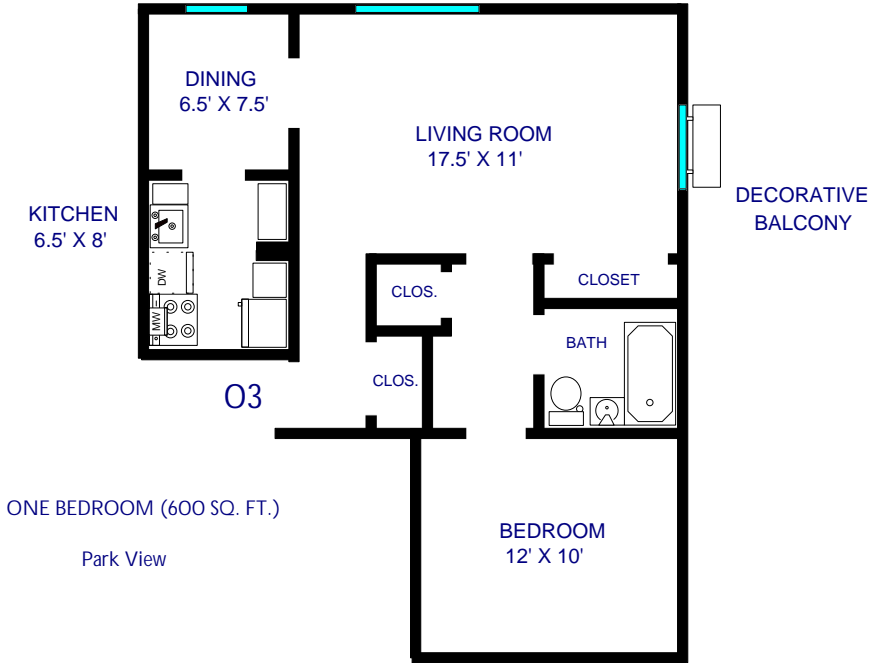

02

STUDIO (400 SQ. FT.)

MARK TWAIN APARTMENTS

4801 ROANOKE PARKWAY

KANSAS CITY, MO 64112

(816) 756-0701

NOTE: All dimensions are approximate

# MARK TWAIN APARTMENTS

4801 ROANOKE PARKWAY

KANSAS CITY, MO 64112

(816) 756-0701

TWO BEDROOM (850 SQ. FT.)

Park View

NOTE: All dimensions are approximate