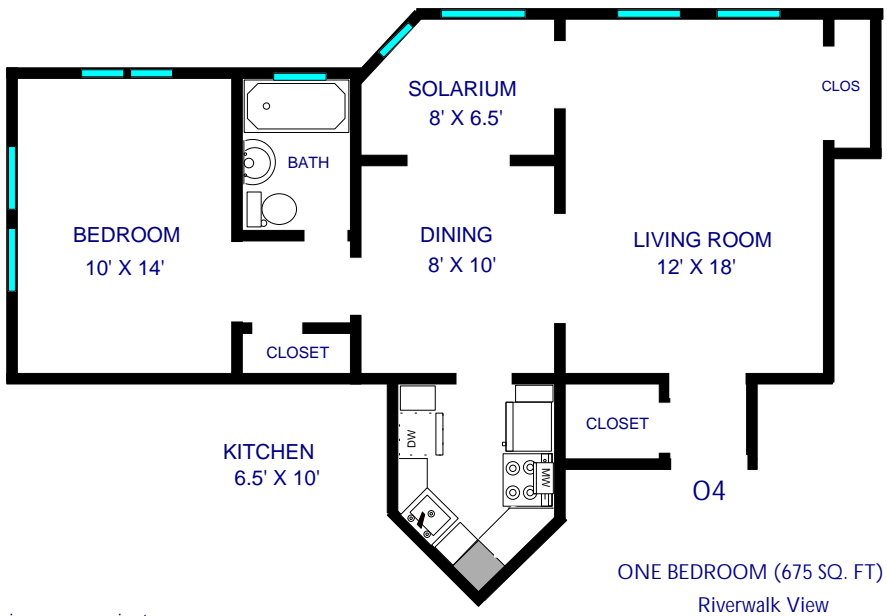

LOWELL APARTMENTS

722 WARD PARKWAY
KANSAS CITY, MO 64112
(816) 756-0701

NOTE: All dimensions are approximate