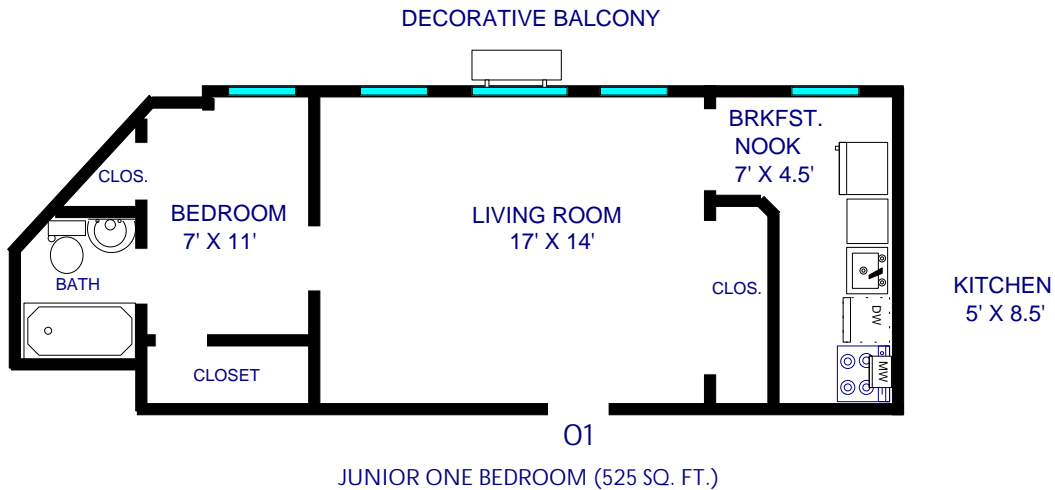

LOWELL APARTMENTS

722 WARD PARKWAY
KANSAS CITY, MO 64112
(816) 756-0701

NOTE: All dimensions are approximate