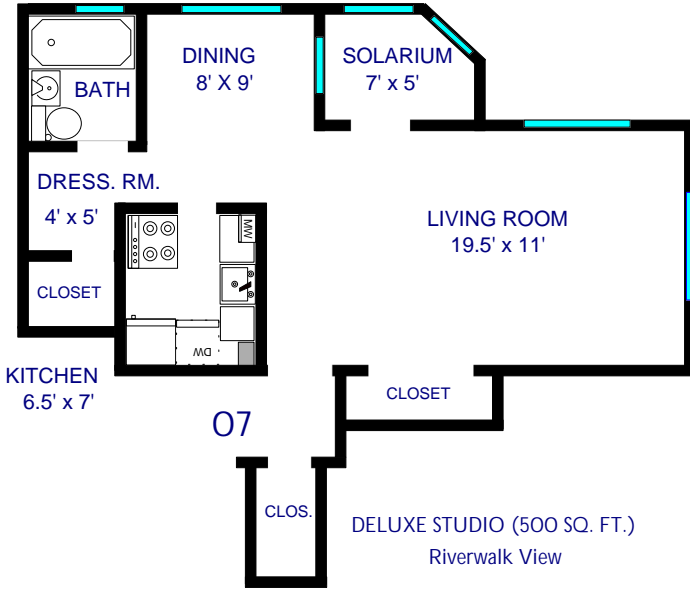

LOWELL APARTMENTS

722 WARD PARKWAY
KANSAS CITY, MO 64112
(816) 756-0701

NOTE: All dimensions are approximate