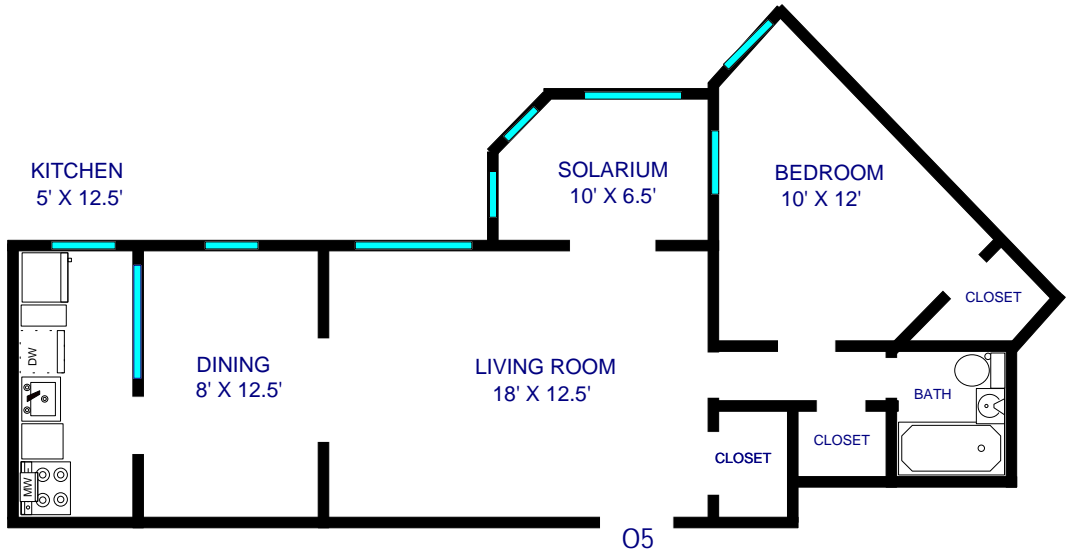

LOWELL APARTMENTS

722 WARD PARKWAY
KANSAS CITY, MO 64112
(816) 756-0701

ONE BEDROOM (725 SQ. FT)
Riverwalk View

ONE BEDROOM (550 SQ. FT)
Riverwalk View

NOTE: All dimensions are approximate

LOWELL APARTMENTS