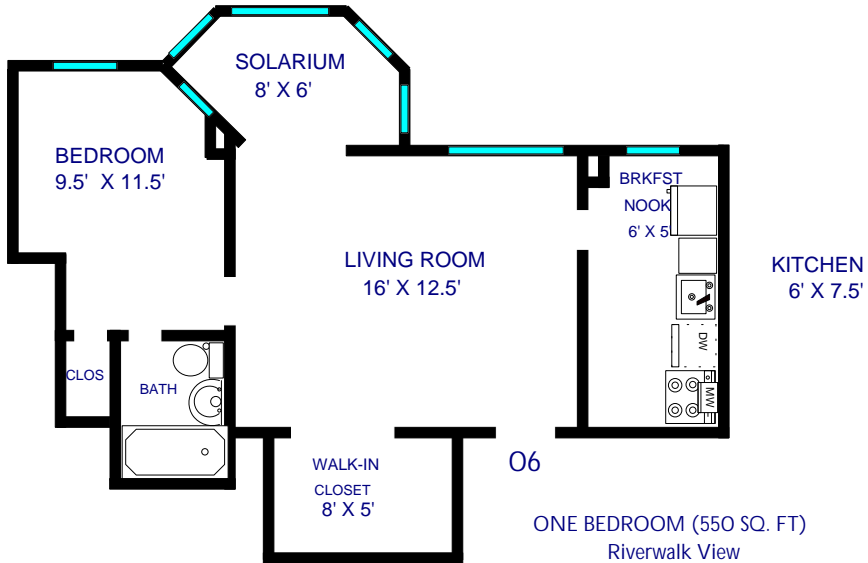

LOWELL APARTMENTS

722 WARD PARKWAY
KANSAS CITY, MO 64112
(816) 756-0701

ONE BEDROOM (725 SQ. FT)
Riverwalk View

ONE BEDROOM (550 SQ. FT)
Riverwalk View

NOTE: All dimensions are approximate

LOWELL APARTMENTS