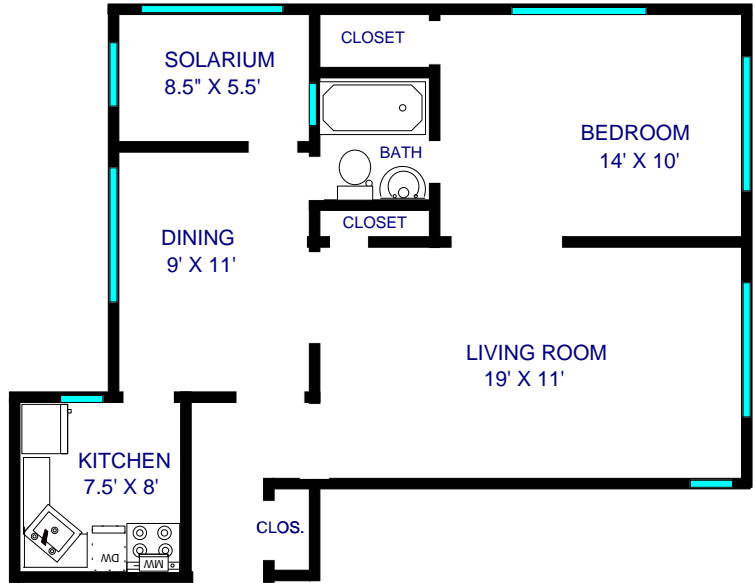

LOWELL APARTMENTS

722 WARD PARKWAY
KANSAS CITY, MO 64112
(816) 756-0701

NOTE: All dimensions are approximate