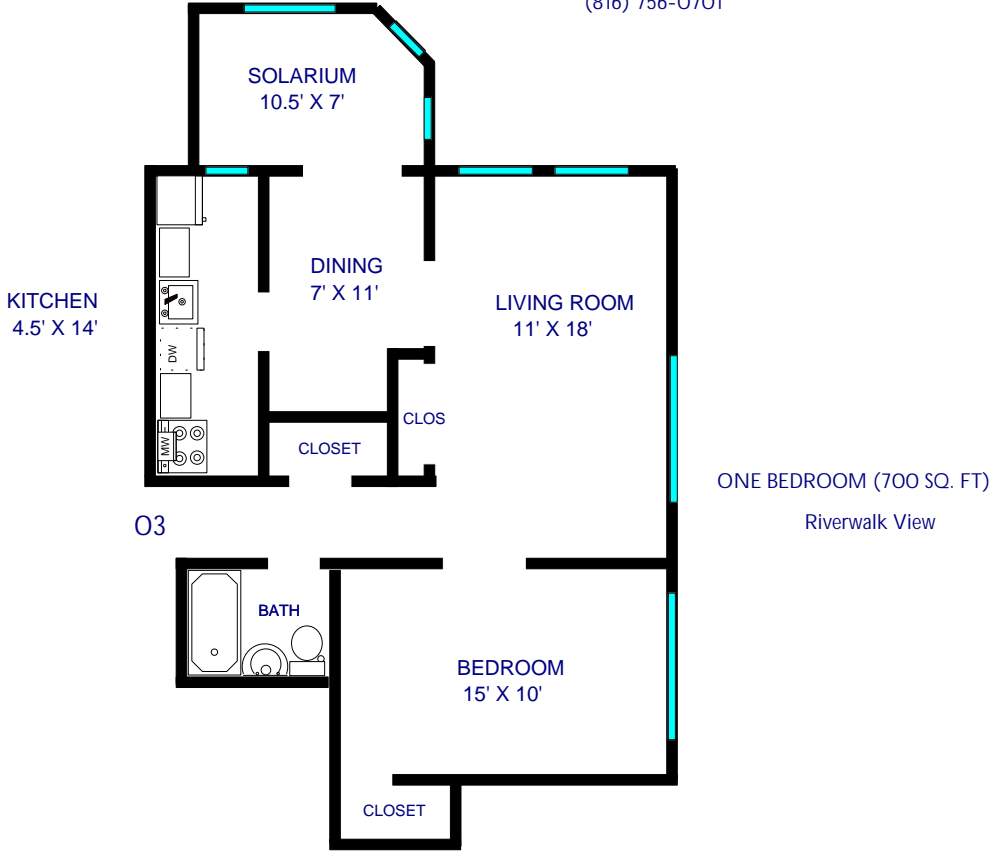

LOWELL APARTMENTS

722 WARD PARKWAY
KANSAS CITY, MO 64112
(816) 756-0701

NOTE: All dimensions are approximate