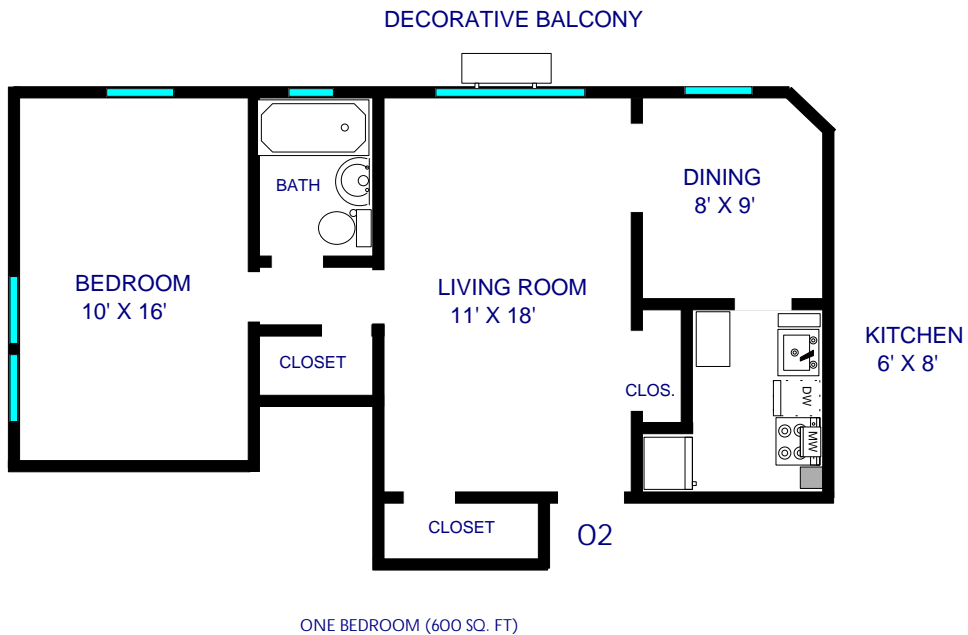

LOWELL APARTMENTS

722 WARD PARKWAY
KANSAS CITY, MO 64112
(816) 756-0701

NOTE: All dimensions are approximate